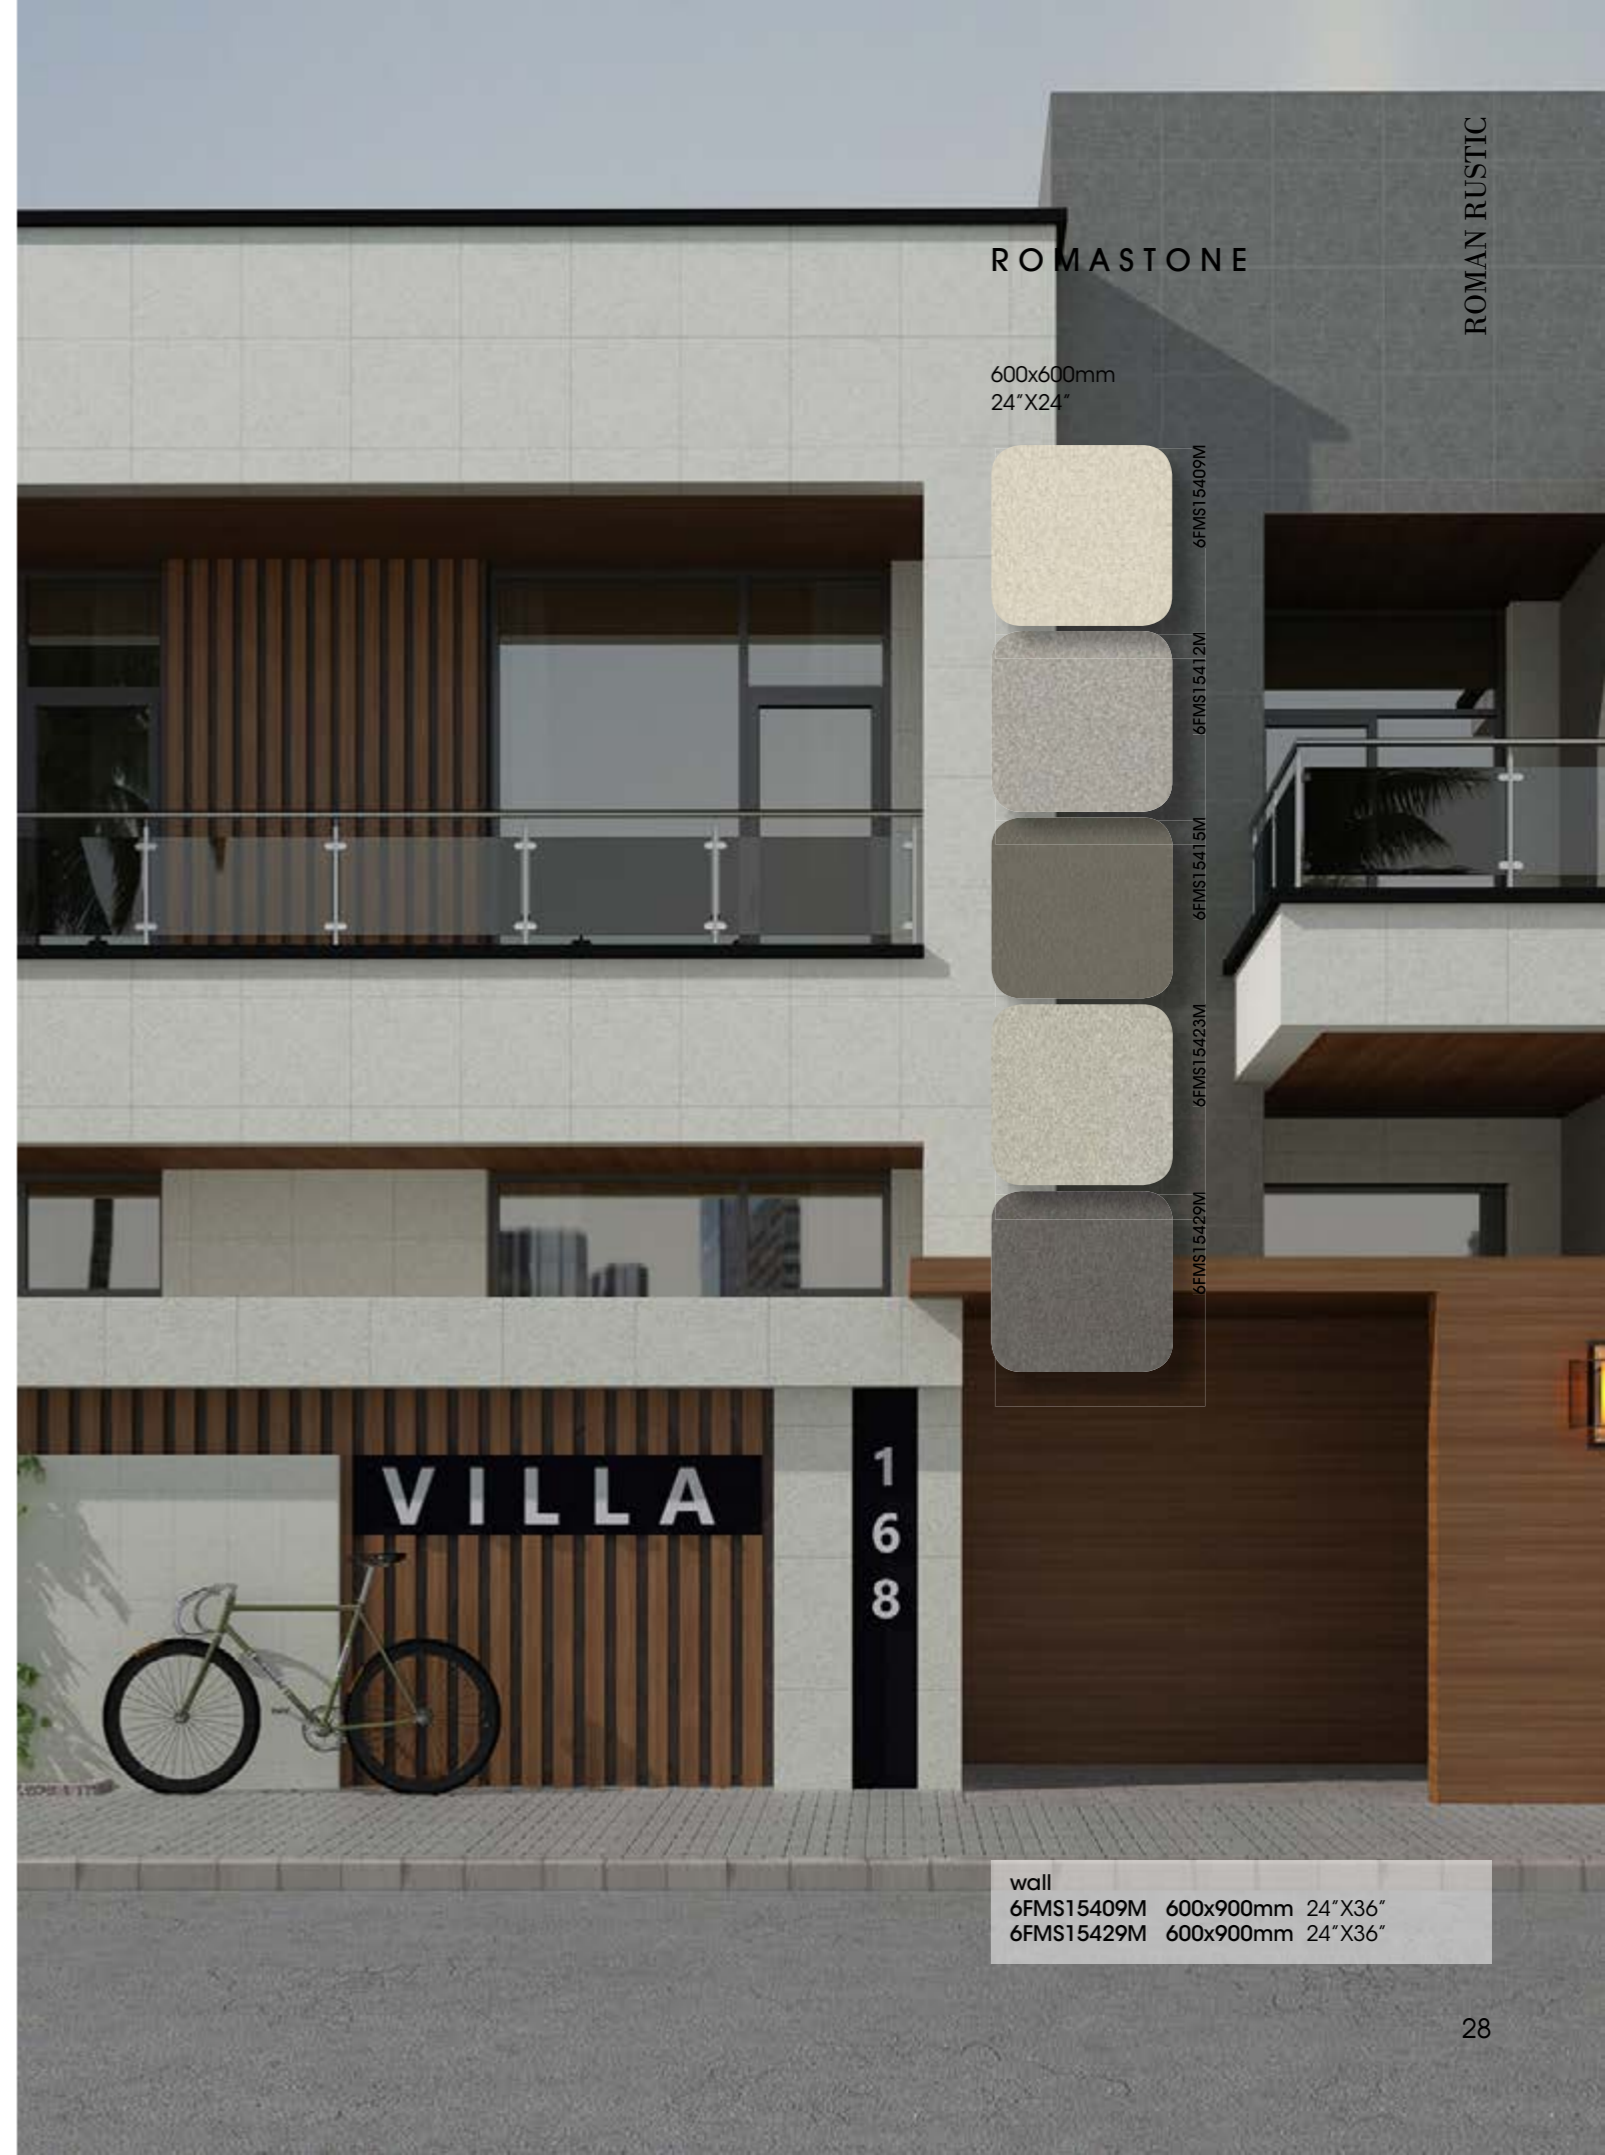

ROMASTONE

floor  
60-90FMS0022M 600x900mm 24"X36"  
60-90FMS0026M 600x900mm 24"X36"

external wall  
60-90FMS0025M 600x900mm 24"X36"

floor  
60-90FMS0029M 600x900mm 24"X36"

ROMASTONE

**60-90FMS0022M** Phases:1  
600x900mm 24"X36"  
Glazed-Matt

**60-90FMS0025M** Phases:1  
600x900mm 24"X36"  
Glazed-Matt

ROMAN RUSTIC

**60-90FMS0026M** Phases:1  
600x900mm 24"X36"  
Glazed-Matt

**60-90FMS0029M** Phases:1  
600x900mm 24"X36"  
Glazed-Matt

ROMAN RUSTIC

ROMASTONE

600x600mm  
24"X24"

6FMS15409M  
6FMS15412M  
6FMS15415M  
6FMS15423M  
6FMS15429M

wall  
6FMS15409M 600x900mm 24"X36"  
6FMS15429M 600x900mm 24"X36"

ROMASTONE

floor  
6FMS15423M 600x600mm 24"X24"