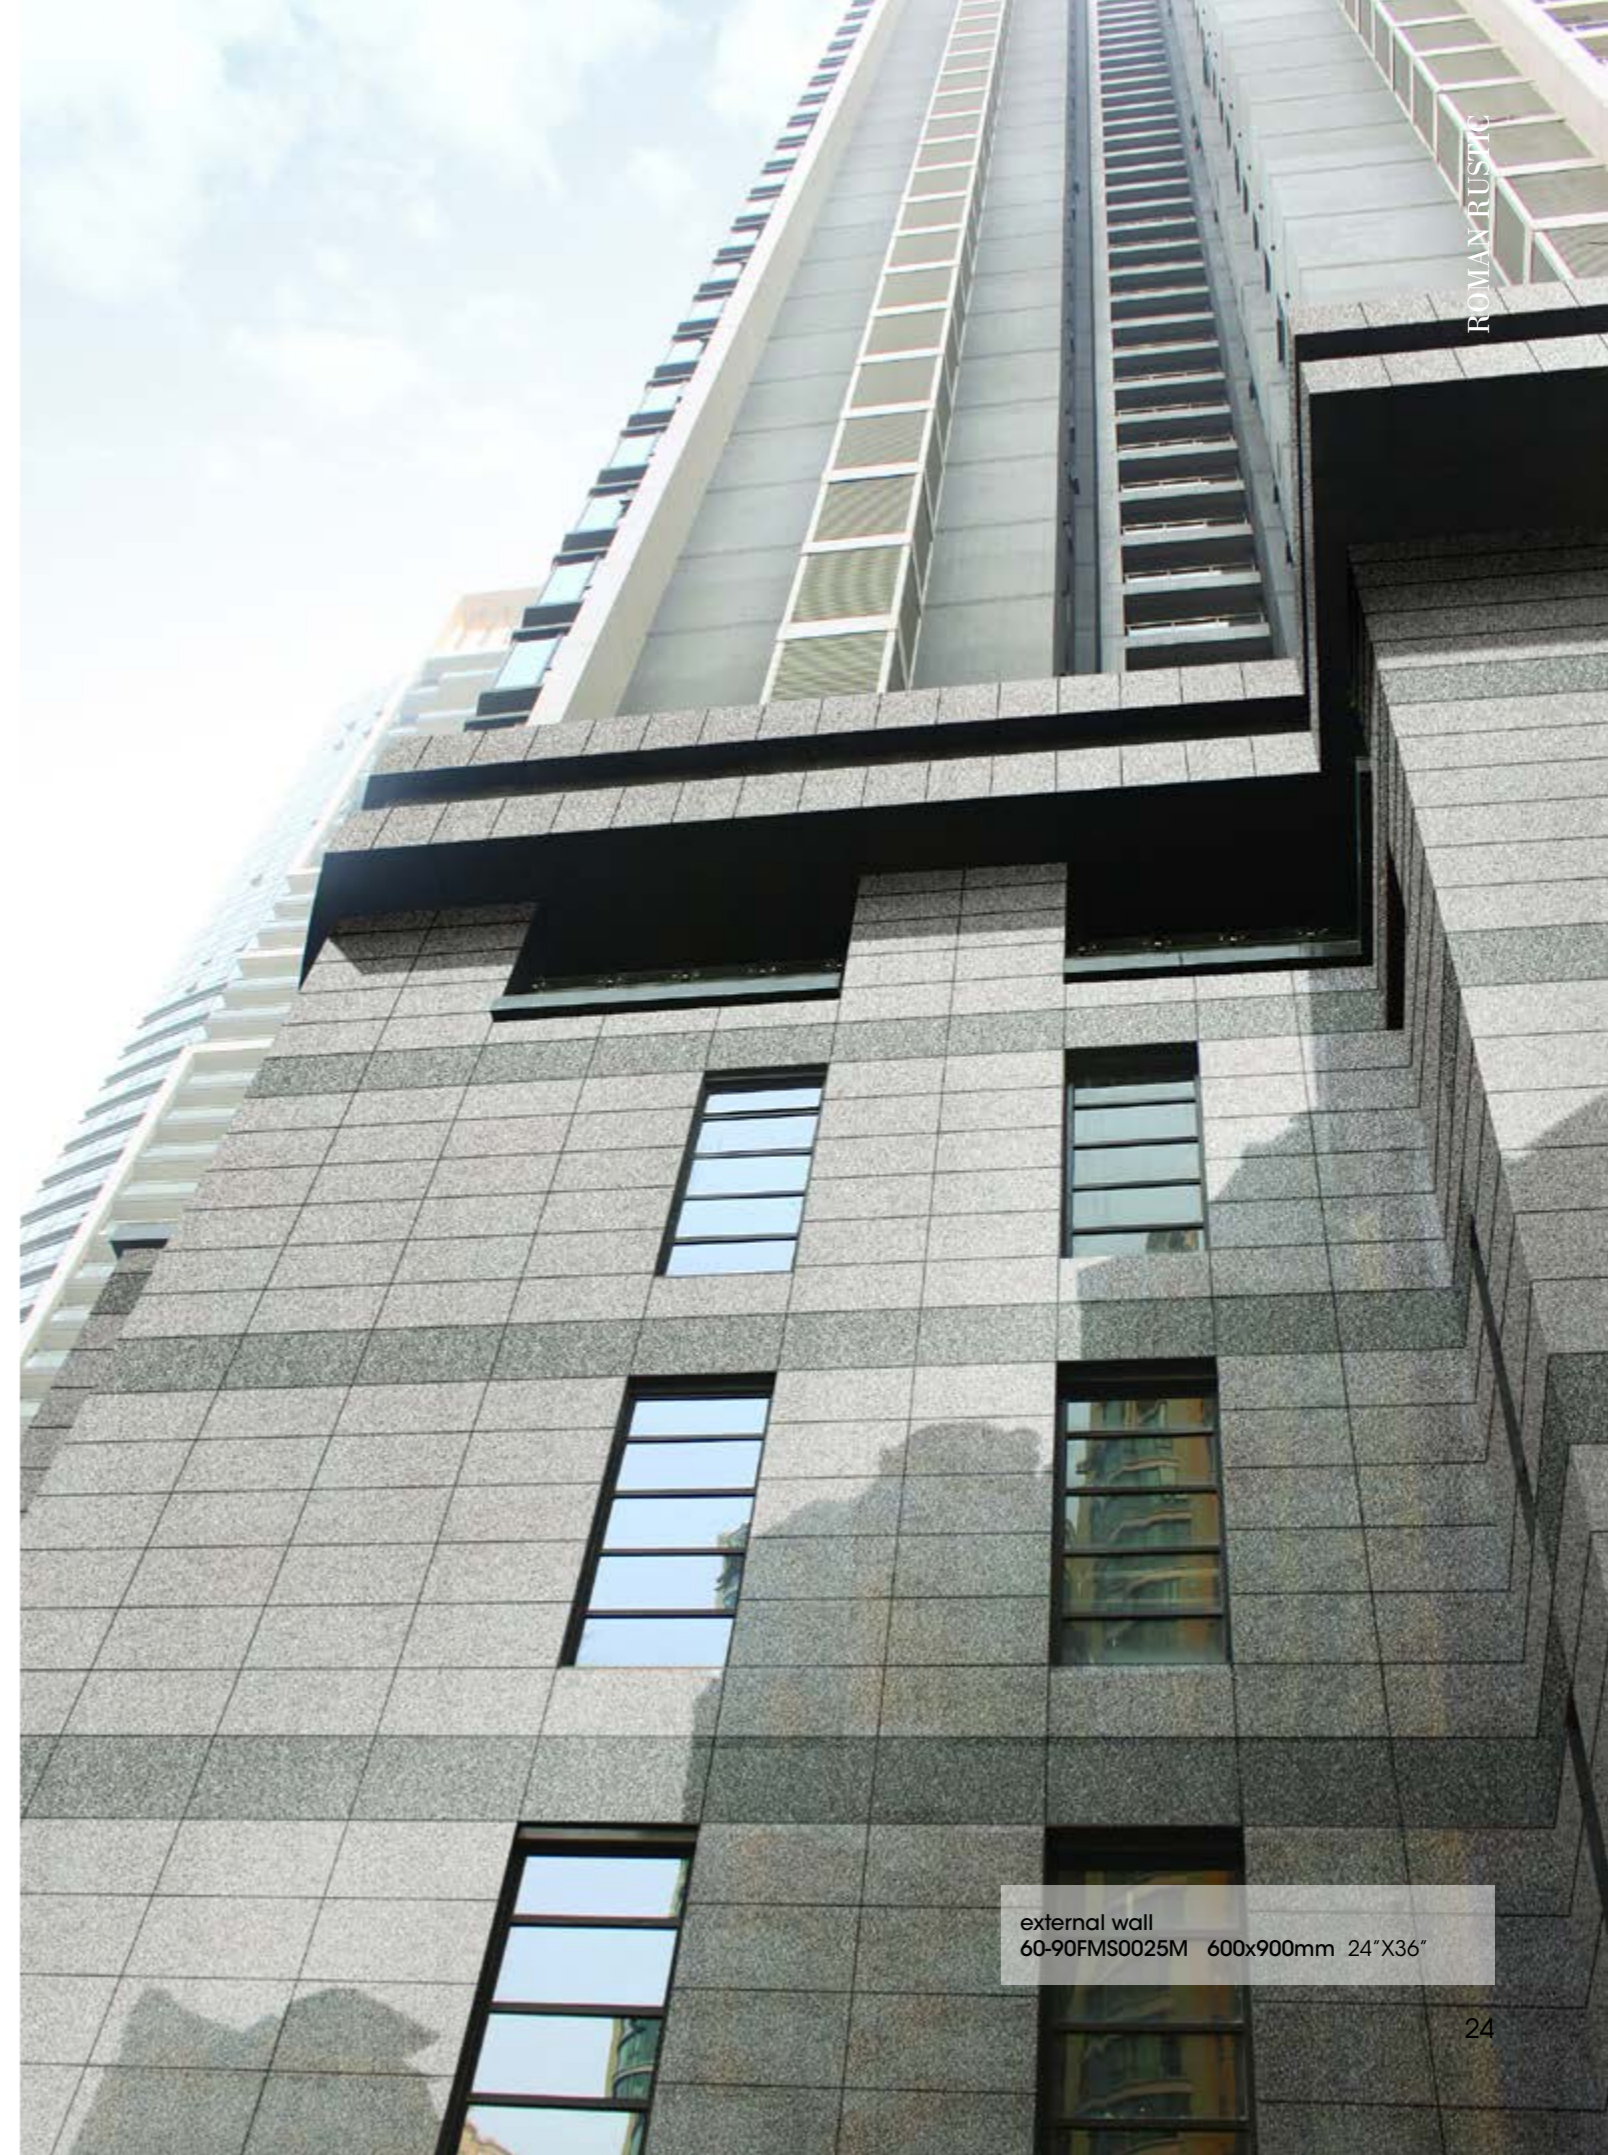

ROMASTONE

floor  
60-90FMS0022M 600x900mm 24"X36"  
60-90FMS0026M 600x900mm 24"X36"

external wall  
60-90FMS0025M 600x900mm 24"X36"

floor  
60-90FMS0029M 600x900mm 24"X36"

ROMASTONE

**60-90FMS0022M** Phases:1  
600x900mm 24"X36"  
Glazed-Matt